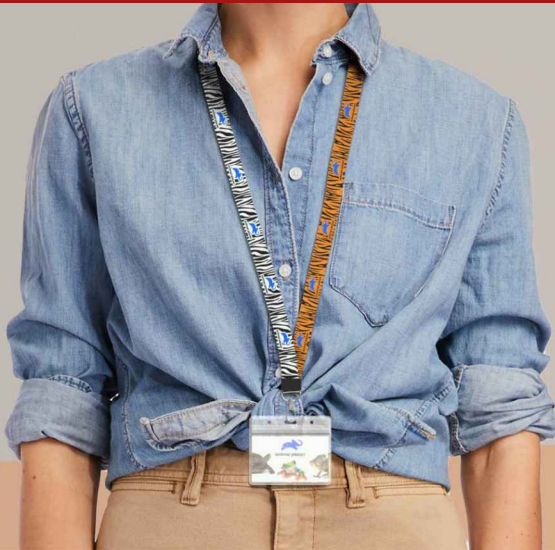

Conference

20mm

25mm

The Conference is made from recycled polyethylene material, with the environment in mind. Both sides of the lanyard can be Photo Printed with your design and logo as you wish - all in precise detail. Just like our other lanyard models, the Conference also features a metal clip and a safety buckle that can quickly detach if the lanyard is caught or pulled.